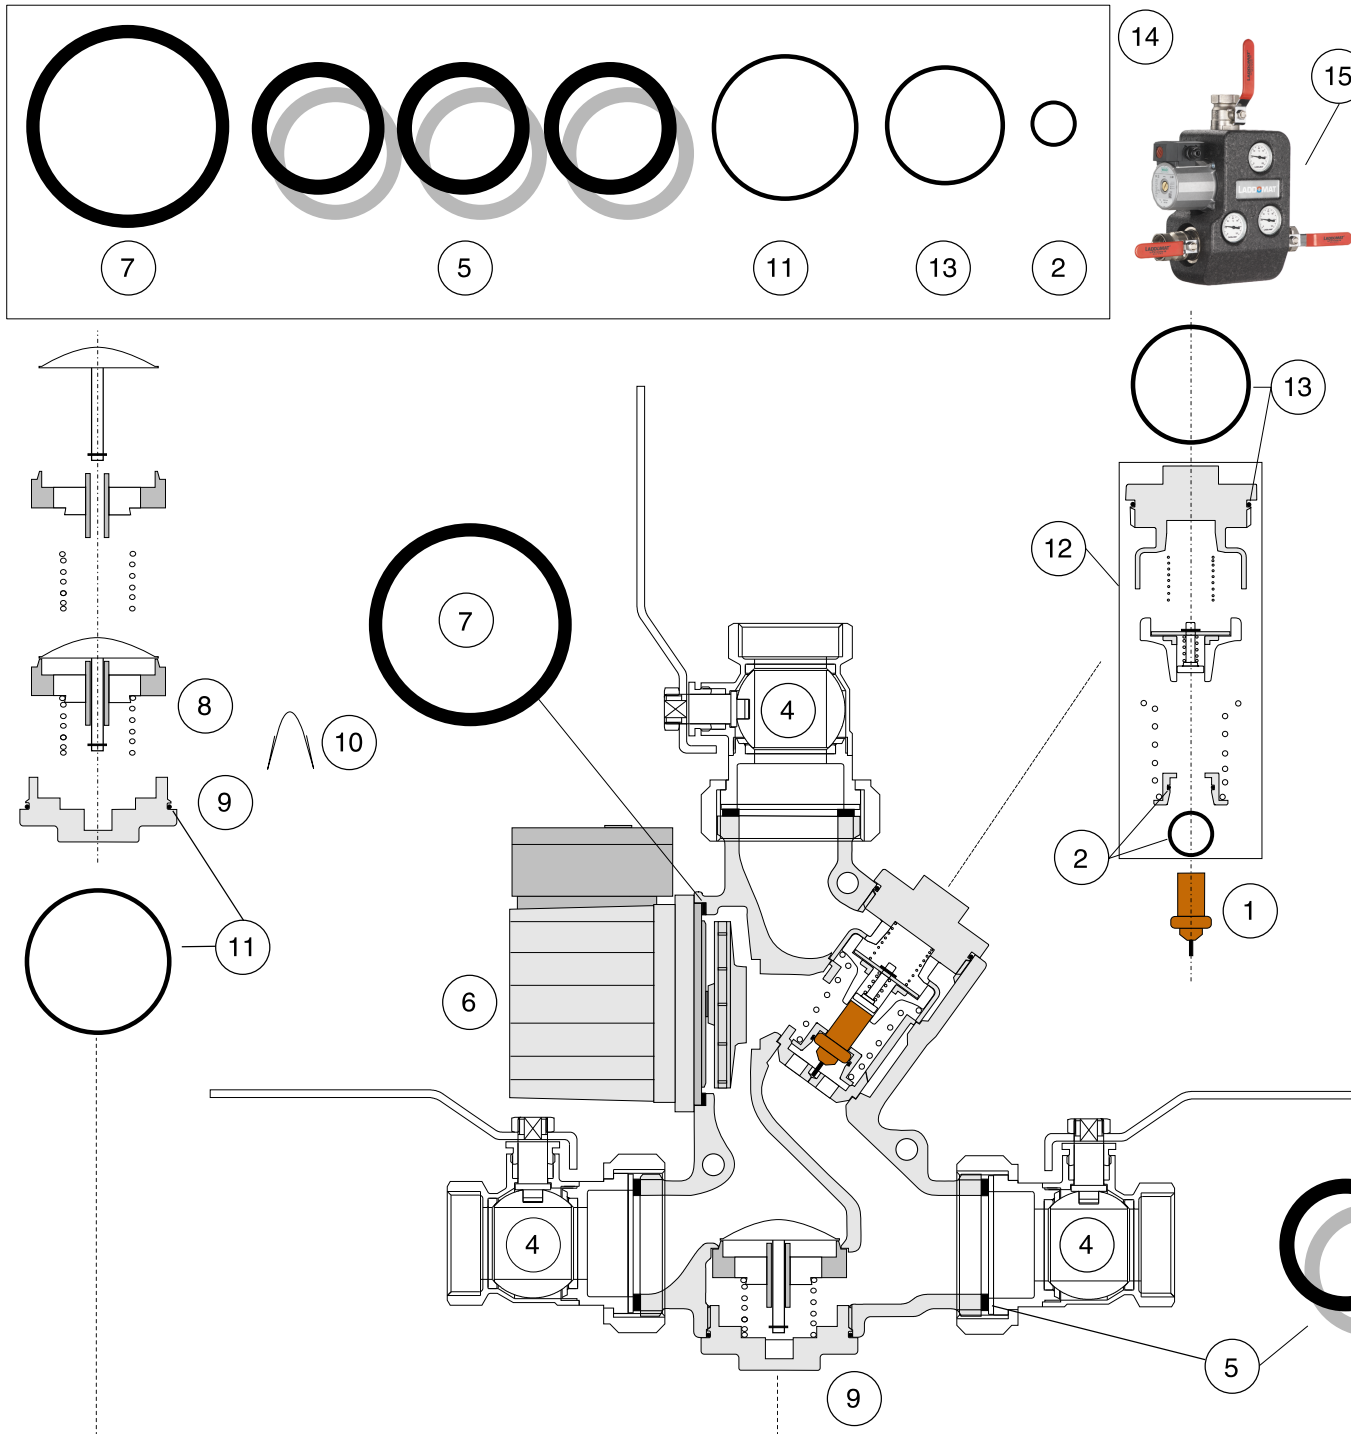

Laddomat 21-100 Spare parts list

LADDOMAT[®]

Termoventiler AB

Nolhagavägen 12
SE-523 93 MARBÄCK

Tel +46 (0) 321 - 261 80 info@termoventiler.se
Fax +46 (0) 321 - 261 89 www.termoventiler.se

Pos	Part no.	Description
1	110053	Thermostatic element 5840, 53°C
1	110057	Thermostatic element 8749, 57°C
1	110063	Thermostatic element 5839, 63°C
1	110066	Thermostatic element 1240, 66°C
1	110072	Thermostatic element 8719, 72°C
1	110078	Thermostatic element 1456, 78°C
1	110083	Thermostatic element 1467, 83°C
1	110087	Thermostatic element 8222, 87°C
2		O-ring 17,1x1,6, for thermo. element
3	383004	Thermometer
4	141012	Ball valve R32-R50, with lever, incl. gasket
5a		Flat gasket, R50
5b		Flat gasket FIBRE, R50
6	146032	Pump Wilo RS25-7-3
7		Flat gasket, for pump
8	212101	Check Valve LM21-100, complete with spring
9	412110	Check valve cover, LM21-100
10	452105	Blocking clip for check valve
11		O-ring 53,64*2,62 epdm, for CV-cover LM21-100
12	212108	Regulation kit 21-60/100
13		O-ring 44,12*2,62 epdm for cover
14	110003	Gasket set for LM21-100
15	164003	EPP-insulation for LM21-100